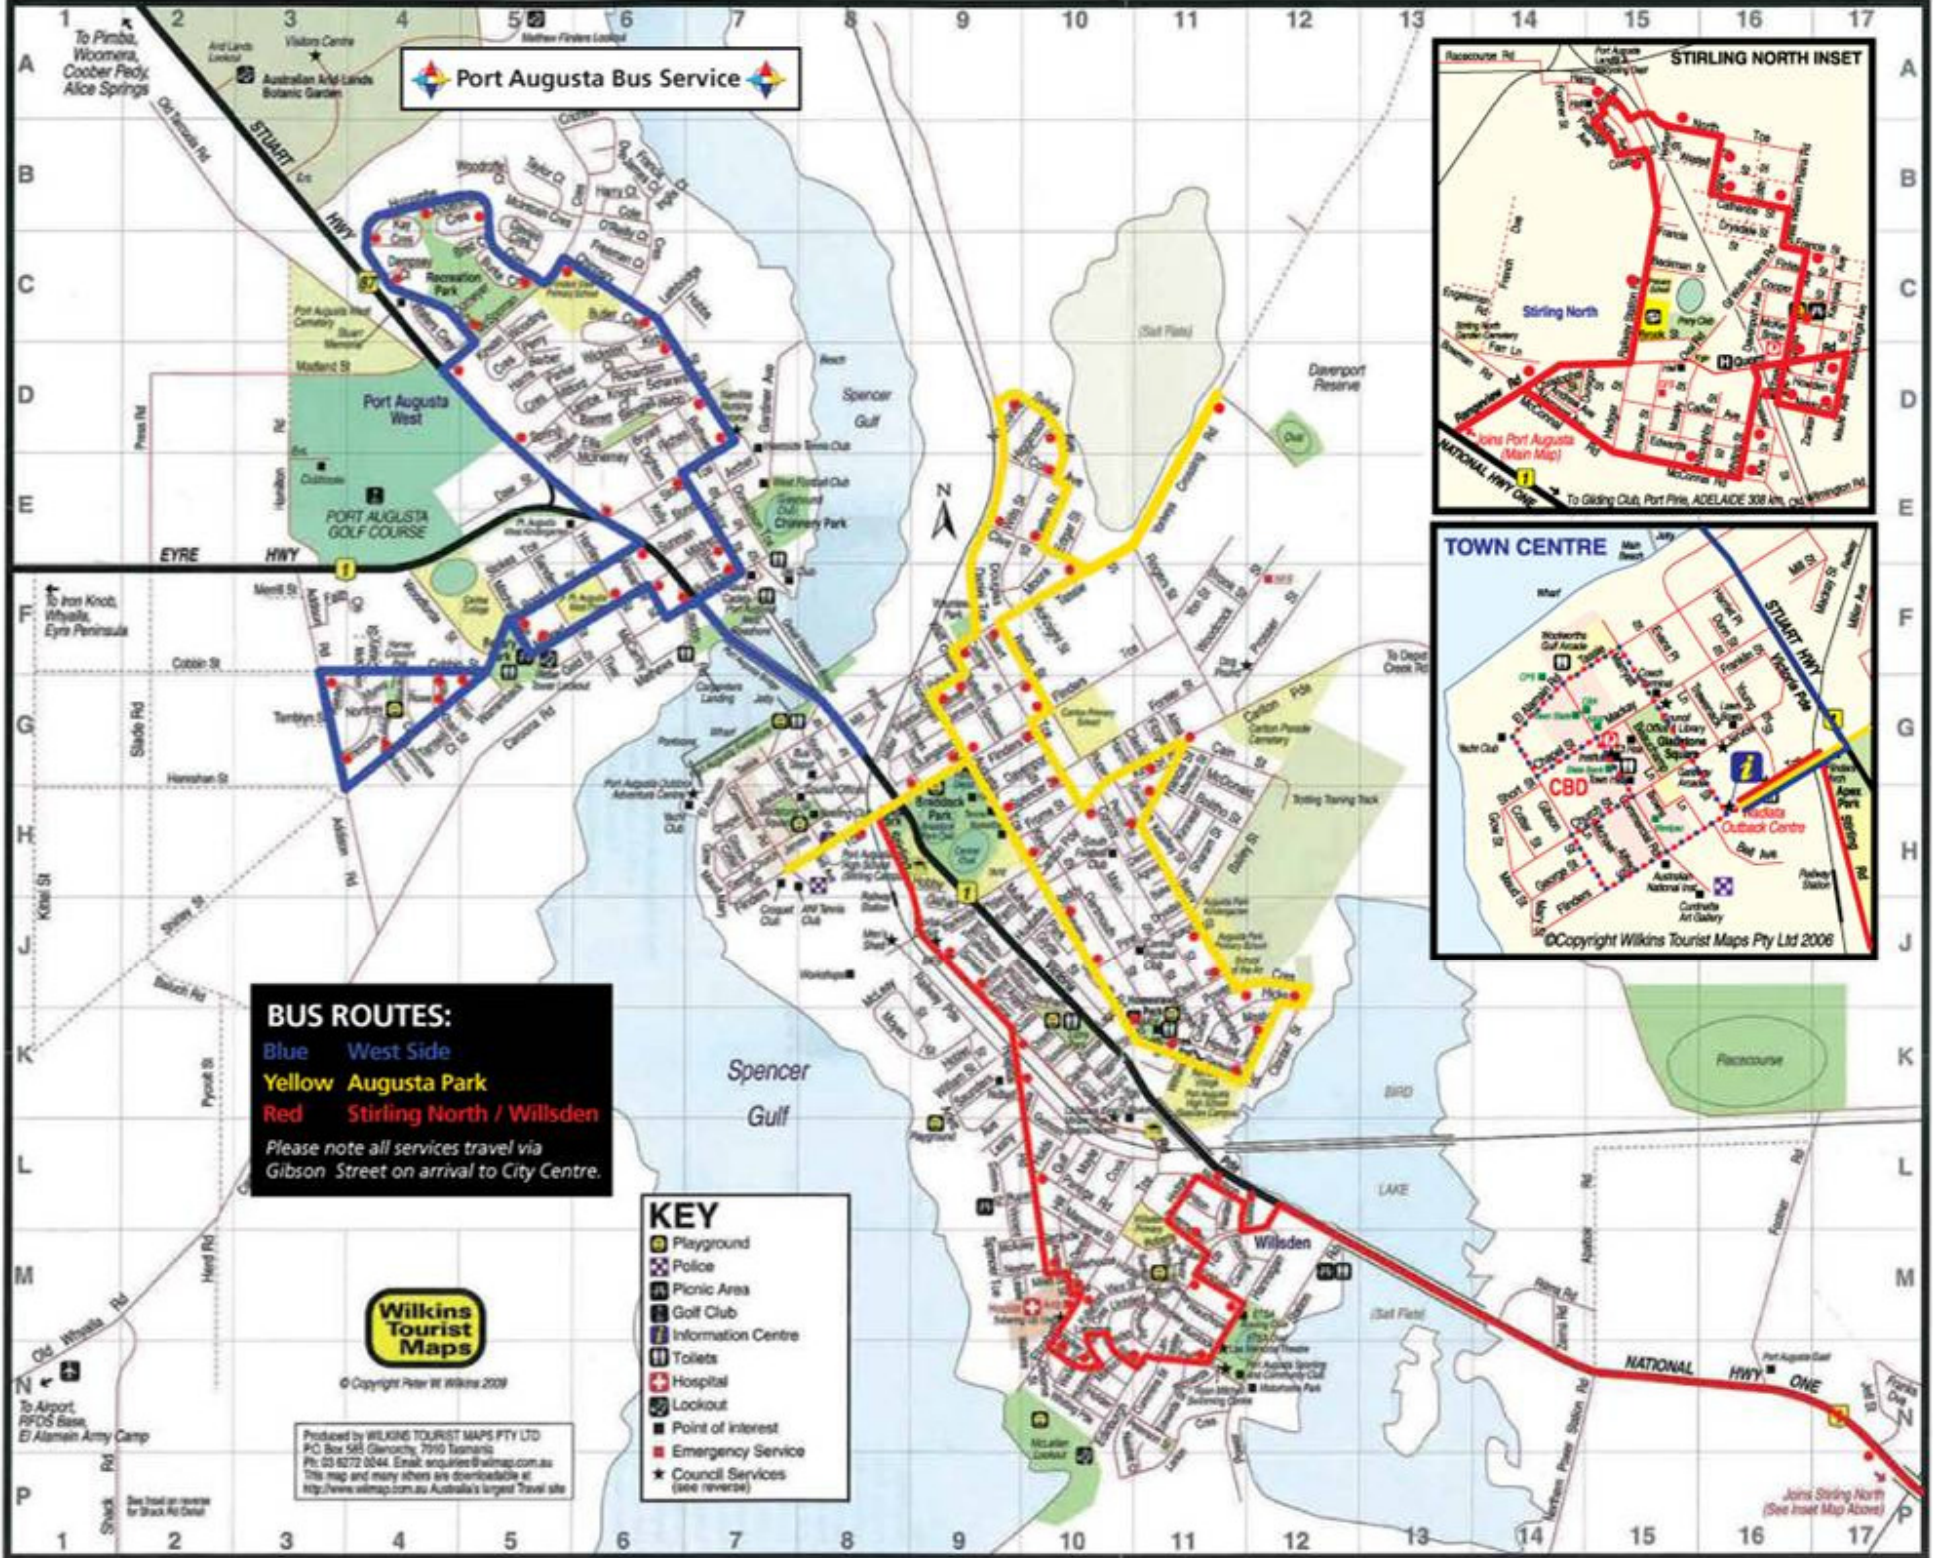

Port Augusta Bus Service

BUS ROUTES:
Blue West Side
Yellow Augusta Park
Red Stirling North / Willsden
Please note all services travel via Gibson Street on arrival to City Centre.

1. **KEY**
2. Playground
   - Police
   - Picnic Area
   - Golf Club
   - Information Centre
   - Toilets
   - Hospital
   - Lockout
   - Point of Interest
   - Emergency Service
   - Council Services (see reverse)

To Airport, RFDOS Base, El Alamein Army Camp

Joins Stirling North (See Inset Map Above)