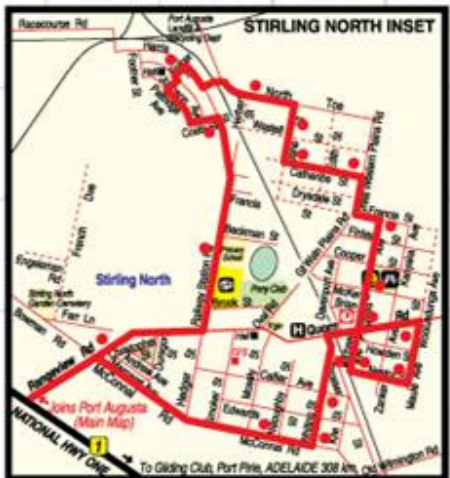

Port Augusta Bus Service

BUS ROUTES:
Blue West Side
Yellow Augusta Park
Red Stirling North / Willsden
Please note all services travel via Gibson Street on arrival to City Centre.

1. **KEY**
2. Playground
   - Police
   - Picnic Area
   - Golf Club
   - Information Centre
   - Toilets
   - Hospital
   - Lockout
   - Point of Interest
   - Emergency Service
   - Council Services (see reverse)

To Airport, RFDOS Base, El Alamein Army Camp

Joins Stirling North (See Inset Map Above)